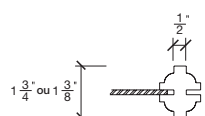

FICHE TECHNIQUE - SPEC SHEET

Porte française / French Door

Modèle / Model

304

INTERMAT

PORTES, ESCALIERS ET BOISERIES

84"
96"

LARGEURS			
36"	4 3/16"	27 5/8"	4 3/16"
34"	4 3/16"	25 5/8"	4 3/16"
32"	4 3/16"	23 5/8"	4 3/16"
30"	4 3/16"	21 5/8"	4 3/16"
28"	4 3/16"	19 5/8"	4 3/16"
26"	4 3/16"	17 5/8"	4 3/16"
24"	4 3/16"	15 5/8"	4 3/16"
22"	4 3/16"	13 5/8"	4 3/16"
20"	4 3/16"	11 5/8"	4 3/16"
18"	4 3/16"	9 5/8"	4 3/16"
16"	4 3/16"	7 5/8"	4 3/16"

LARGEURS			
36"	4 3/16"	27 5/8"	4 3/16"
34"	4 3/16"	25 5/8"	4 3/16"
32"	4 3/16"	23 5/8"	4 3/16"
30"	4 3/16"	21 5/8"	4 3/16"
28"	4 3/16"	19 5/8"	4 3/16"
26"	4 3/16"	17 5/8"	4 3/16"
24"	4 3/16"	15 5/8"	4 3/16"
22"	4 3/16"	13 5/8"	4 3/16"
20"	4 3/16"	11 5/8"	4 3/16"
18"	4 3/16"	9 5/8"	4 3/16"
16"	4 3/16"	7 5/8"	4 3/16"

LARGEURS			
36"	4 3/16"	27 5/8"	4 3/16"
34"	4 3/16"	25 5/8"	4 3/16"
32"	4 3/16"	23 5/8"	4 3/16"
30"	4 3/16"	21 5/8"	4 3/16"
28"	4 3/16"	19 5/8"	4 3/16"
26"	4 3/16"	17 5/8"	4 3/16"
24"	4 3/16"	15 5/8"	4 3/16"
22"	4 3/16"	13 5/8"	4 3/16"
20"	4 3/16"	11 5/8"	4 3/16"
18"	4 3/16"	9 5/8"	4 3/16"
16"	4 3/16"	7 5/8"	4 3/16"

BARROTIN

* Placage de bois sur portes à essence seulement