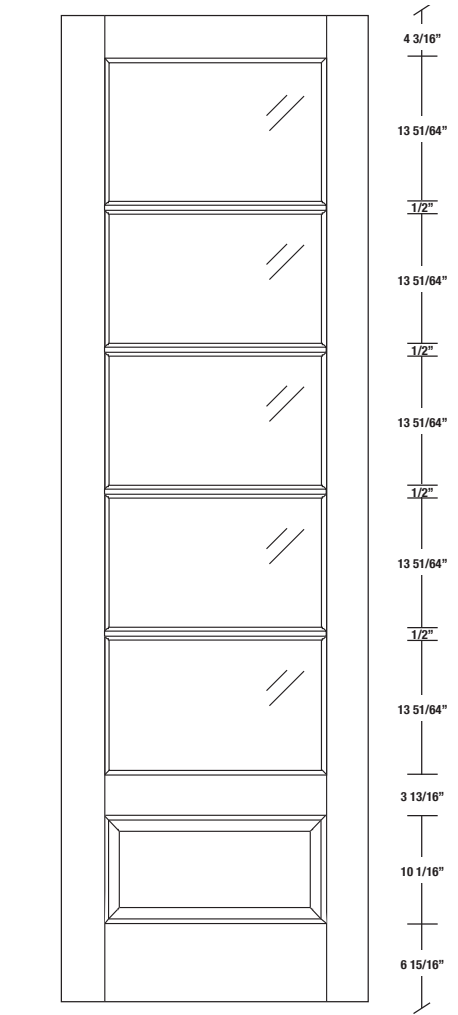

FICHE TECHNIQUE - SPEC SHEET

Porte française / French Door

Modèle / Model

304

INTERMAT

PORTES, ESCALIERS ET BOISERIES

84"
96"

LARGEURS			
36"	4 3/16"	27 5/8"	4 3/16"
34"	4 3/16"	25 5/8"	4 3/16"
32"	4 3/16"	23 5/8"	4 3/16"
30"	4 3/16"	21 5/8"	4 3/16"
28"	4 3/16"	19 5/8"	4 3/16"
26"	4 3/16"	17 5/8"	4 3/16"
24"	4 3/16"	15 5/8"	4 3/16"
22"	4 3/16"	13 5/8"	4 3/16"
20"	4 3/16"	11 5/8"	4 3/16"
18"	4 3/16"	9 5/8"	4 3/16"
16"	4 3/16"	7 5/8"	4 3/16"

LARGEURS			
36"	4 3/16"	27 5/8"	4 3/16"
34"	4 3/16"	25 5/8"	4 3/16"
32"	4 3/16"	23 5/8"	4 3/16"
30"	4 3/16"	21 5/8"	4 3/16"
28"	4 3/16"	19 5/8"	4 3/16"
26"	4 3/16"	17 5/8"	4 3/16"
24"	4 3/16"	15 5/8"	4 3/16"
22"	4 3/16"	13 5/8"	4 3/16"
20"	4 3/16"	11 5/8"	4 3/16"
18"	4 3/16"	9 5/8"	4 3/16"
16"	4 3/16"	7 5/8"	4 3/16"

BATTANT

BARROTIN

BATTANT

PANNEAU 5/8"

* Placage de bois sur portes à essence seulement