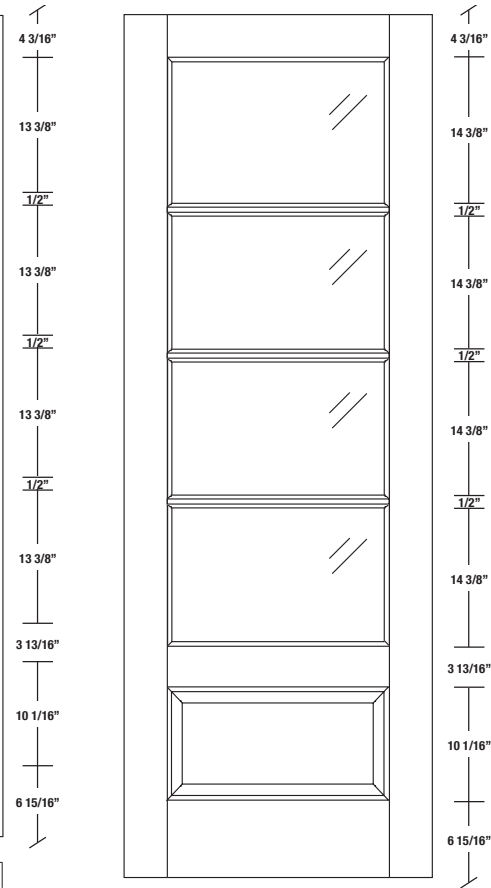

FICHE TECHNIQUE - SPEC SHEET

Porte française / French Door

Modèle / Model

304

INTERMAT

PORTES, ESCALIERS ET BOISERIES

84"
96"

LARGEURS			
36"	4 3/16"	27 5/8"	4 3/16"
34"	4 3/16"	25 5/8"	4 3/16"
32"	4 3/16"	23 5/8"	4 3/16"
30"	4 3/16"	21 5/8"	4 3/16"
28"	4 3/16"	19 5/8"	4 3/16"
26"	4 3/16"	17 5/8"	4 3/16"
24"	4 3/16"	15 5/8"	4 3/16"
22"	4 3/16"	13 5/8"	4 3/16"
20"	4 3/16"	11 5/8"	4 3/16"
18"	4 3/16"	9 5/8"	4 3/16"
16"	4 3/16"	7 5/8"	4 3/16"

LARGEURS			
36"	4 3/16"	27 5/8"	4 3/16"
34"	4 3/16"	25 5/8"	4 3/16"
32"	4 3/16"	23 5/8"	4 3/16"
30"	4 3/16"	21 5/8"	4 3/16"
28"	4 3/16"	19 5/8"	4 3/16"
26"	4 3/16"	17 5/8"	4 3/16"
24"	4 3/16"	15 5/8"	4 3/16"
22"	4 3/16"	13 5/8"	4 3/16"
20"	4 3/16"	11 5/8"	4 3/16"
18"	4 3/16"	9 5/8"	4 3/16"
16"	4 3/16"	7 5/8"	4 3/16"

BATTANT

BARROTIN

BATTANT

PANNEAU 5/8"

* Placage de bois sur portes à essence seulement