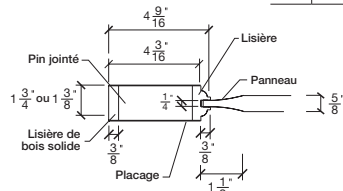

FICHE TECHNIQUE - SPEC SHEET

Porte française / French Door

Modèle / Model

304

INTERMAT

PORTES, ESCALIERS ET BOISERIES

84"
96"

LARGEURS			
36"	4 3/16"	27 5/8"	4 3/16"
34"	4 3/16"	25 5/8"	4 3/16"
32"	4 3/16"	23 5/8"	4 3/16"
30"	4 3/16"	21 5/8"	4 3/16"
28"	4 3/16"	19 5/8"	4 3/16"
26"	4 3/16"	17 5/8"	4 3/16"
24"	4 3/16"	15 5/8"	4 3/16"
22"	4 3/16"	13 5/8"	4 3/16"
20"	4 3/16"	11 5/8"	4 3/16"
18"	4 3/16"	9 5/8"	4 3/16"
16"	4 3/16"	7 5/8"	4 3/16"

LARGEURS			
36"	4 3/16"	27 5/8"	4 3/16"
34"	4 3/16"	25 5/8"	4 3/16"
32"	4 3/16"	23 5/8"	4 3/16"
30"	4 3/16"	21 5/8"	4 3/16"
28"	4 3/16"	19 5/8"	4 3/16"
26"	4 3/16"	17 5/8"	4 3/16"
24"	4 3/16"	15 5/8"	4 3/16"
22"	4 3/16"	13 5/8"	4 3/16"
20"	4 3/16"	11 5/8"	4 3/16"
18"	4 3/16"	9 5/8"	4 3/16"
16"	4 3/16"	7 5/8"	4 3/16"

LARGEURS			
36"	4 3/16"	27 5/8"	4 3/16"
34"	4 3/16"	25 5/8"	4 3/16"
32"	4 3/16"	23 5/8"	4 3/16"
30"	4 3/16"	21 5/8"	4 3/16"
28"	4 3/16"	19 5/8"	4 3/16"
26"	4 3/16"	17 5/8"	4 3/16"
24"	4 3/16"	15 5/8"	4 3/16"
22"	4 3/16"	13 5/8"	4 3/16"
20"	4 3/16"	11 5/8"	4 3/16"
18"	4 3/16"	9 5/8"	4 3/16"
16"	4 3/16"	7 5/8"	4 3/16"

BATTANT

* Placage de bois sur portes à essence seulement