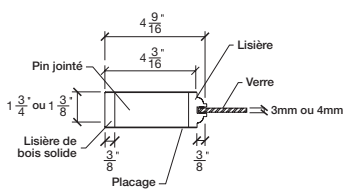

FICHE TECHNIQUE - SPEC SHEET

Porte française / French Door

Modèle / Model

304

INTERMAT

PORTES, ESCALIERS ET BOISERIES

84"
96"

LARGEURS			
36"	4 3/16"	27 5/8"	4 3/16"
34"	4 3/16"	25 5/8"	4 3/16"
32"	4 3/16"	23 5/8"	4 3/16"
30"	4 3/16"	21 5/8"	4 3/16"
28"	4 3/16"	19 5/8"	4 3/16"
26"	4 3/16"	17 5/8"	4 3/16"
24"	4 3/16"	15 5/8"	4 3/16"
22"	4 3/16"	13 5/8"	4 3/16"
20"	4 3/16"	11 5/8"	4 3/16"
18"	4 3/16"	9 5/8"	4 3/16"
16"	4 3/16"	7 5/8"	4 3/16"

LARGEURS			
36"	4 3/16"	27 5/8"	4 3/16"
34"	4 3/16"	25 5/8"	4 3/16"
32"	4 3/16"	23 5/8"	4 3/16"
30"	4 3/16"	21 5/8"	4 3/16"
28"	4 3/16"	19 5/8"	4 3/16"
26"	4 3/16"	17 5/8"	4 3/16"
24"	4 3/16"	15 5/8"	4 3/16"
22"	4 3/16"	13 5/8"	4 3/16"
20"	4 3/16"	11 5/8"	4 3/16"
18"	4 3/16"	9 5/8"	4 3/16"
16"	4 3/16"	7 5/8"	4 3/16"