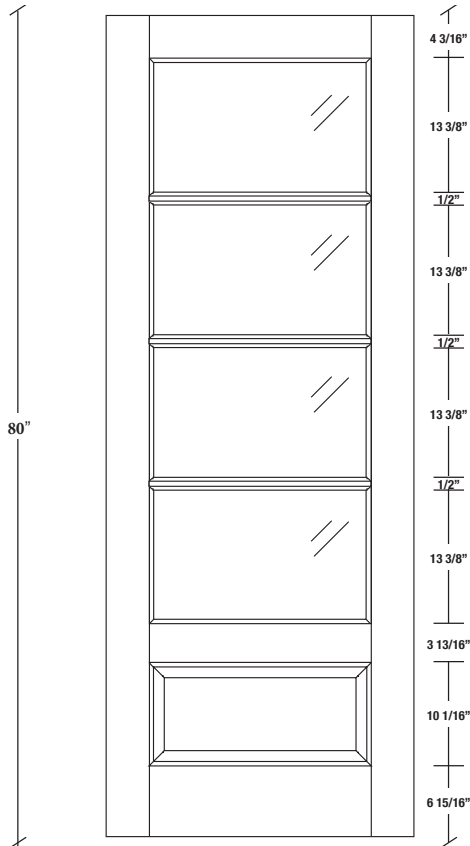

FICHE TECHNIQUE - SPEC SHEET

Porte française / French Door

Modèle / Model

304

INTERMAT

PORTES, ESCALIERS ET BOISERIES

84"
96"

LARGEURS			
36"	4 3/16"	27 5/8"	4 3/16"
34"	4 3/16"	25 5/8"	4 3/16"
32"	4 3/16"	23 5/8"	4 3/16"
30"	4 3/16"	21 5/8"	4 3/16"
28"	4 3/16"	19 5/8"	4 3/16"
26"	4 3/16"	17 5/8"	4 3/16"
24"	4 3/16"	15 5/8"	4 3/16"
22"	4 3/16"	13 5/8"	4 3/16"
20"	4 3/16"	11 5/8"	4 3/16"
18"	4 3/16"	9 5/8"	4 3/16"
16"	4 3/16"	7 5/8"	4 3/16"

LARGEURS			
36"	4 3/16"	27 5/8"	4 3/16"
34"	4 3/16"	25 5/8"	4 3/16"
32"	4 3/16"	23 5/8"	4 3/16"
30"	4 3/16"	21 5/8"	4 3/16"
28"	4 3/16"	19 5/8"	4 3/16"
26"	4 3/16"	17 5/8"	4 3/16"
24"	4 3/16"	15 5/8"	4 3/16"
22"	4 3/16"	13 5/8"	4 3/16"
20"	4 3/16"	11 5/8"	4 3/16"
18"	4 3/16"	9 5/8"	4 3/16"
16"	4 3/16"	7 5/8"	4 3/16"

BATTANT

BARROTIN

BATTANT

PANNEAU 5/8"

* Placage de bois sur portes à essence seulement