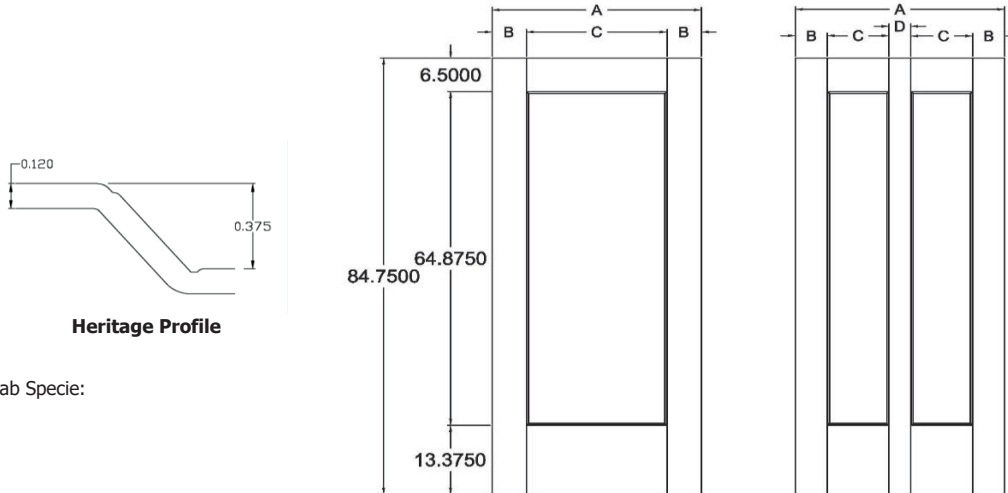

Overall Length and Width Dimensions are + 1/16 inch

*Not Recommended as stile is too narrow for lockset

FICHE TECHNIQUE - SPEC SHEET

Porte de Masonite / Masonite Door

Modèle / Model

LINCOLN PARK 7'

INTERMAT
PORTES, ESCALIERS ET BOISERIES

Slab Specie:

(for Bifold Facings)

Door Facing Size (Nominal)	A	B	C	D	E
36	36.375	5.94	24.50	--	--
34	34.375	5.94	22.50	--	--
32	32.375	4.94	22.50	--	--
30	30.375	4.94	20.50	--	--
28	28.375	4.94	18.50	--	--
26	26.375	5.94	14.50	--	--
24	24.375	4.94	14.50	--	--
22	22.375	3.94	14.50	--	--
20	20.375	5.94	8.50	--	--
18	18.375	4.94	8.50	--	--
16U	16.375	5.31	5.75	--	--
15	15.375	4.81	5.75	--	--
14	14.375	4.31	5.75	--	--
12*	12.375	3.31	5.75	--	--
18/18 B	36.375	5.56	10.72	3.81	--
16/16 B	32.375	4.56	10.72	3.81	--
15/15 B	30.375	4.56	8.72	3.81	--
14/14 B	28.375	4.06	8.72	3.81	--
12/12 B	24.375	4.44	5.84	3.81	--

Overall Length and Width Dimensions are + 1/16 inch

*Not Recommended as stile is too narrow for lockset

FICHE TECHNIQUE - SPEC SHEET

Porte de Masonite / Masonite Door

Modèle / Model

LINCOLN PARK 8'

INTERMAT
PORTES, ESCALIERS ET BOISERIES

Overall Length and Width Dimensions are + 1/16 inch

*Not Recommended as stile is too narrow for lockset