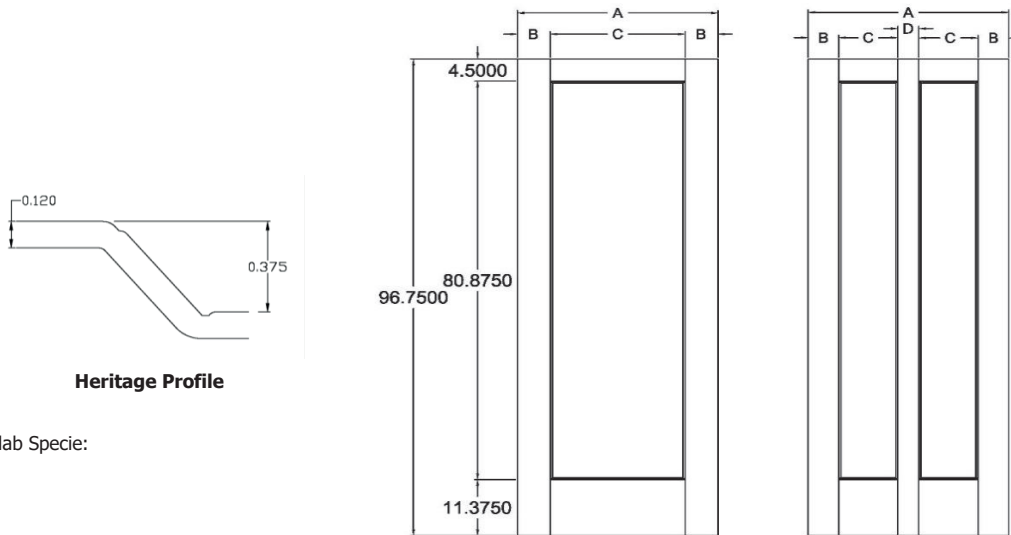

Overall Length and Width Dimensions are + 1/16 inch

*Not Recommended as stile is too narrow for lockset

FICHE TECHNIQUE - SPEC SHEET

Porte de Masonite / Masonite Door

Modèle / Model

LINCOLN PARK 7'

INTERMAT
PORTES, ESCALIERS ET BOISERIES

Overall Length and Width Dimensions are + 1/16 inch

*Not Recommended as stile is too narrow for lockset

FICHE TECHNIQUE - SPEC SHEET

Porte de Masonite / Masonite Door

Modèle / Model

LINCOLN PARK 8'

INTERMAT
PORTES, ESCALIERS ET BOISERIES

Heritage Profile

Slab Specie:

(for Bifold Facings)

Door Facing Size (Nominal)	A	B	C	D	E
36	36.375	5.94	24.50	--	--
34	34.375	5.94	22.50	--	--
32	32.375	4.94	22.50	--	--
30	30.375	4.94	20.50	--	--
28	28.375	4.94	18.50	--	--
26	26.375	5.94	14.50	--	--
24	24.375	4.94	14.50	--	--
22	22.375	3.94	14.50	--	--
20	20.375	5.94	8.50	--	--
18	18.375	4.94	8.50	--	--
16U	16.375	5.31	5.75	--	--
15	15.375	4.81	5.75	--	--
14	14.375	4.31	5.75	--	--
12*	12.375	3.31	5.75	--	--
18/18 B	36.375	5.56	10.72	3.81	--
16/16 B	18.375	4.56	10.72	3.81	--
15/15 B	30.375	4.56	8.72	3.81	--
14/14 B	28.375	4.06	8.72	3.81	--
12/12 B	24.375	4.44	5.84	3.81	--

Overall Length and Width Dimensions are + 1/16 inch

*Not Recommended as stile is too narrow for lockset