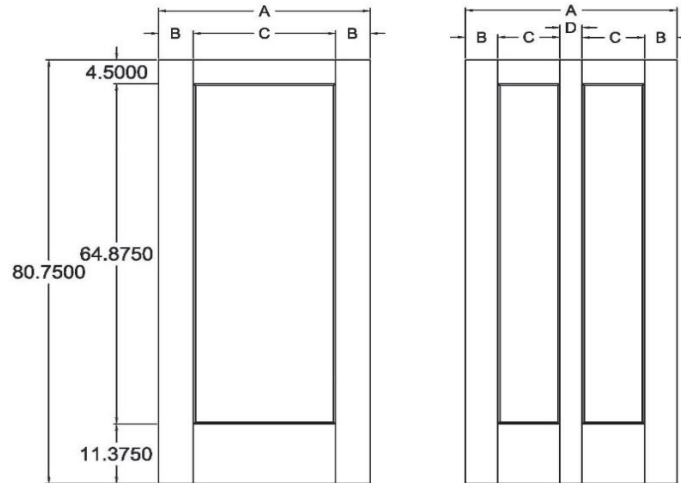

FICHE TECHNIQUE - SPEC SHEET

Porte de Masonite / Masonite Door

INTERMAT
PORTES, ESCALIERS ET BOISERIES

Modèle / Model

LINCOLN PARK 6'8"

Slab Specie:

(for Bifold Facings)

Door Facing Size (Nominal)	A	B	C	D	E
36	36.375	5.94	24.50	--	--
34	34.375	5.94	22.50	--	--
32	32.375	4.94	22.50	--	--
30	30.375	4.94	20.50	--	--
28	28.375	4.94	18.50	--	--
26	26.375	5.94	14.50	--	--
24	24.375	4.94	14.50	--	--
22	22.375	3.94	14.50	--	--
20	20.375	5.94	8.50	--	--
18	18.375	4.94	8.50	--	--
16U	16.375	5.31	5.75	--	--
15	15.375	4.81	5.75	--	--
14	14.375	4.31	5.75	--	--
12*	12.375	3.31	5.75	--	--
18/18 B	36.375	5.56	10.72	3.81	--
16/16 B	32.375	4.56	10.72	3.81	--
15/15 B	30.375	4.56	8.72	3.81	--
14/14 B	28.375	4.06	8.72	3.81	--
12/12 B	24.375	4.44	5.84	3.81	--

Overall Length and Width Dimensions are + 1/16 inch

*Not Recommended as stile is too narrow for lockset